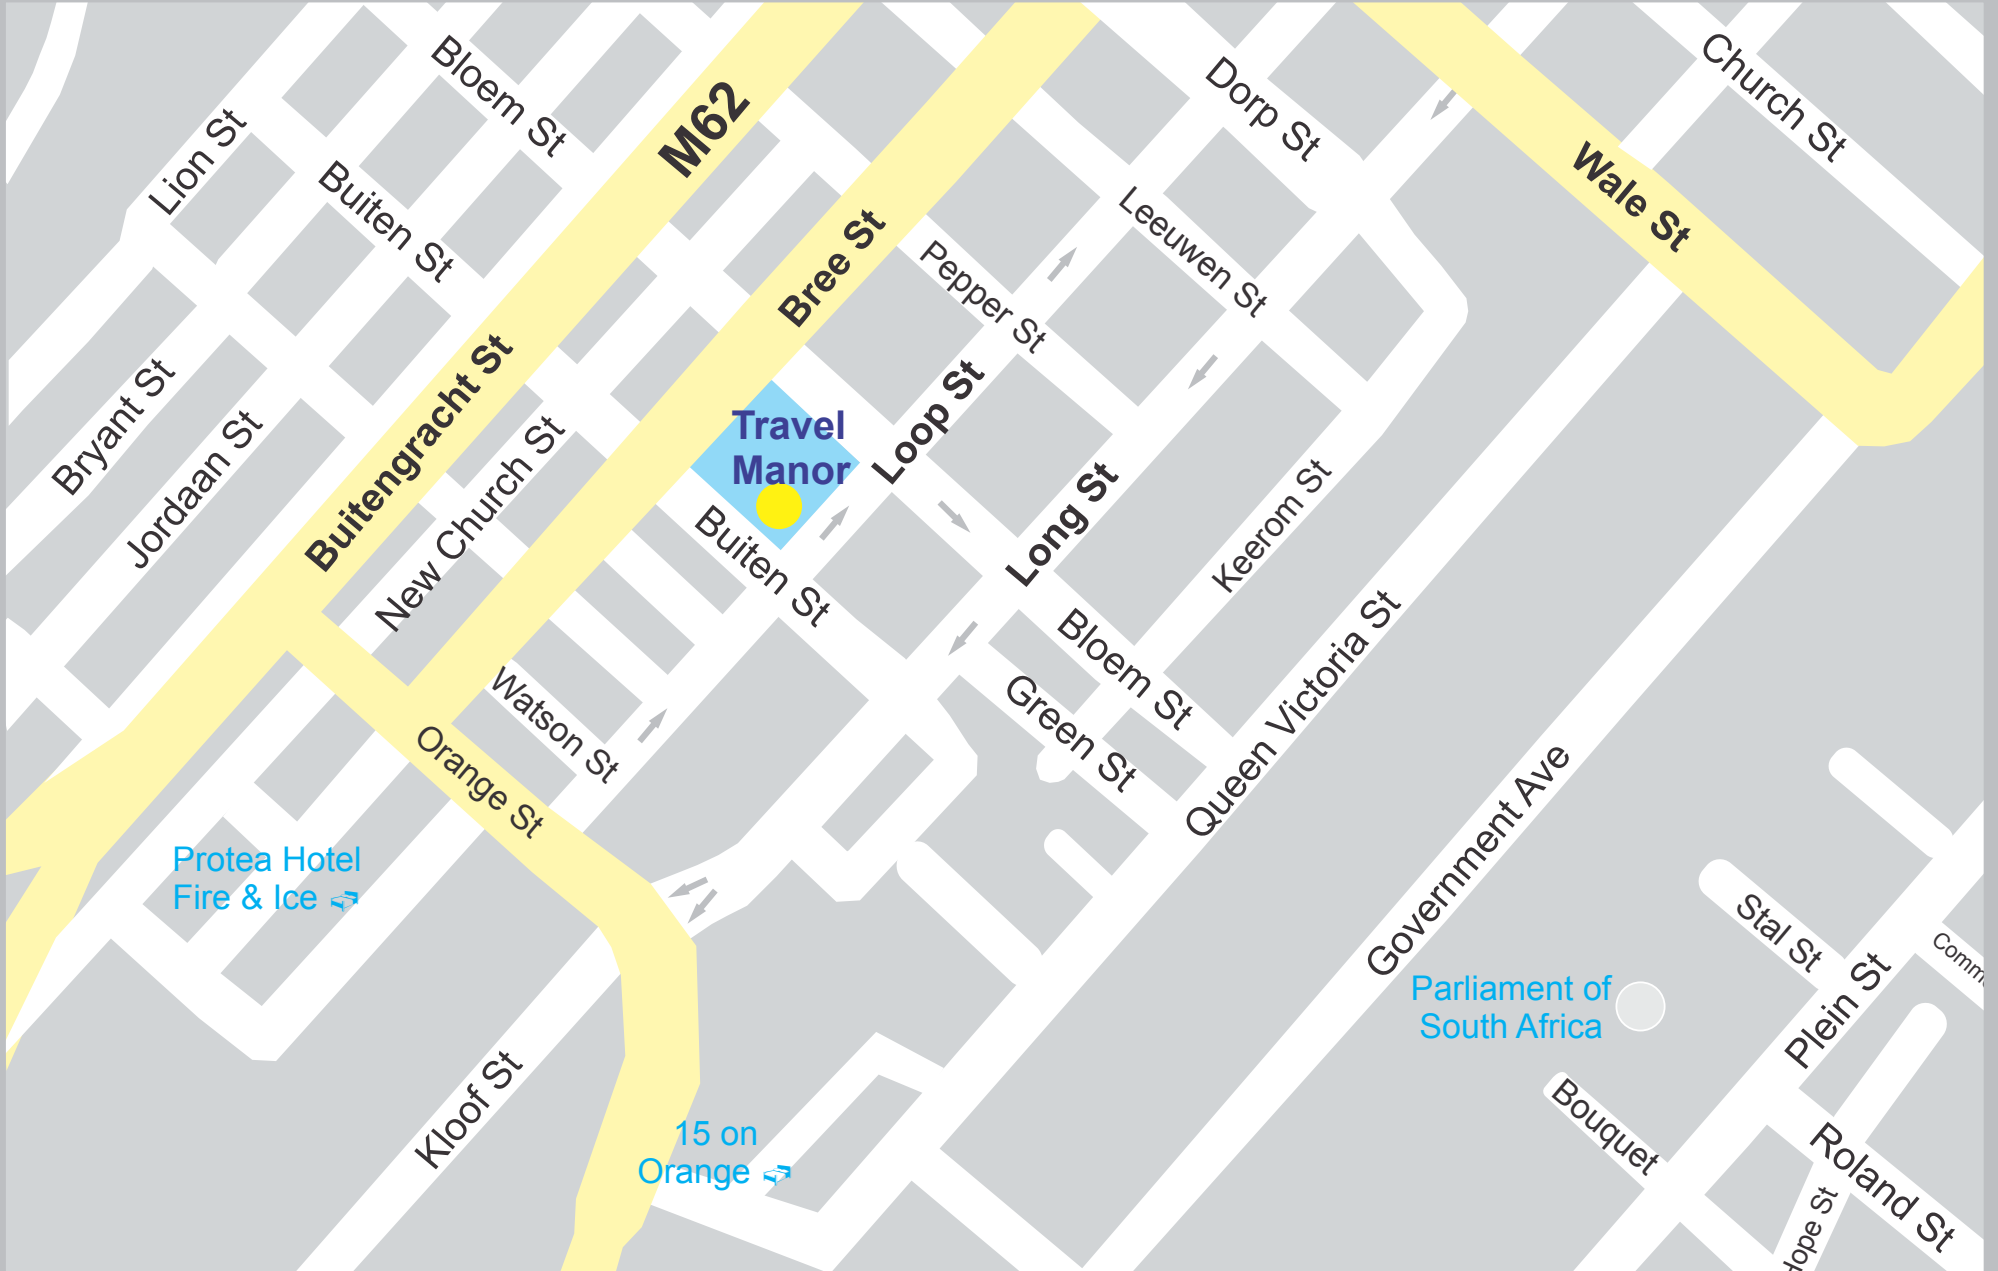

To N1

To N2

To Camps Bay

To M3 - de Waal Drive

M62

Wale St

Travel Manor

Protea Hotel
Fire & Ice

Church St

Bryant St

Jordaan St

Buitengracht St

Pepper St

Leeuwen St

New Church St

Loop St

Long St

Keerom St

Buiten St

Watson St

Orange St

Green St

Bloem St

Queen Victoria St

Tope St

Roland St